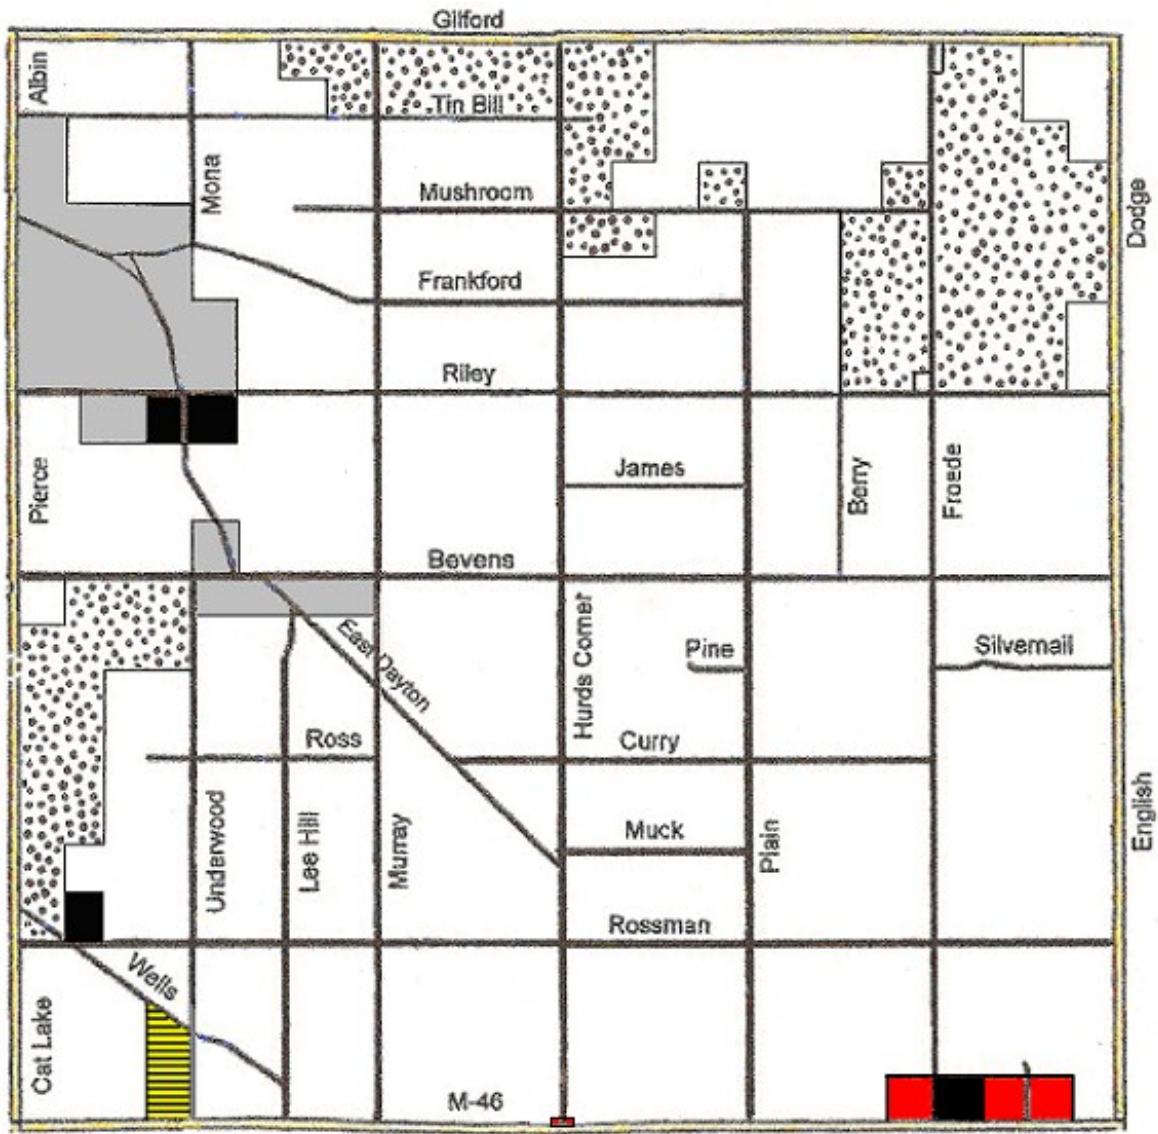

WELLS TOWNSHIP ZONING MAP

- | | | | | |
|---|---|---|--|---|
|  |  |  |  |  |
| Agriculture/Forestry Residential | Medium Density Residential | Manufactured Home Park | Commercial | Industrial |

Note: State of Michigan Game Areas are shown as  and are part of the Agriculture/Forestry/Residential category.