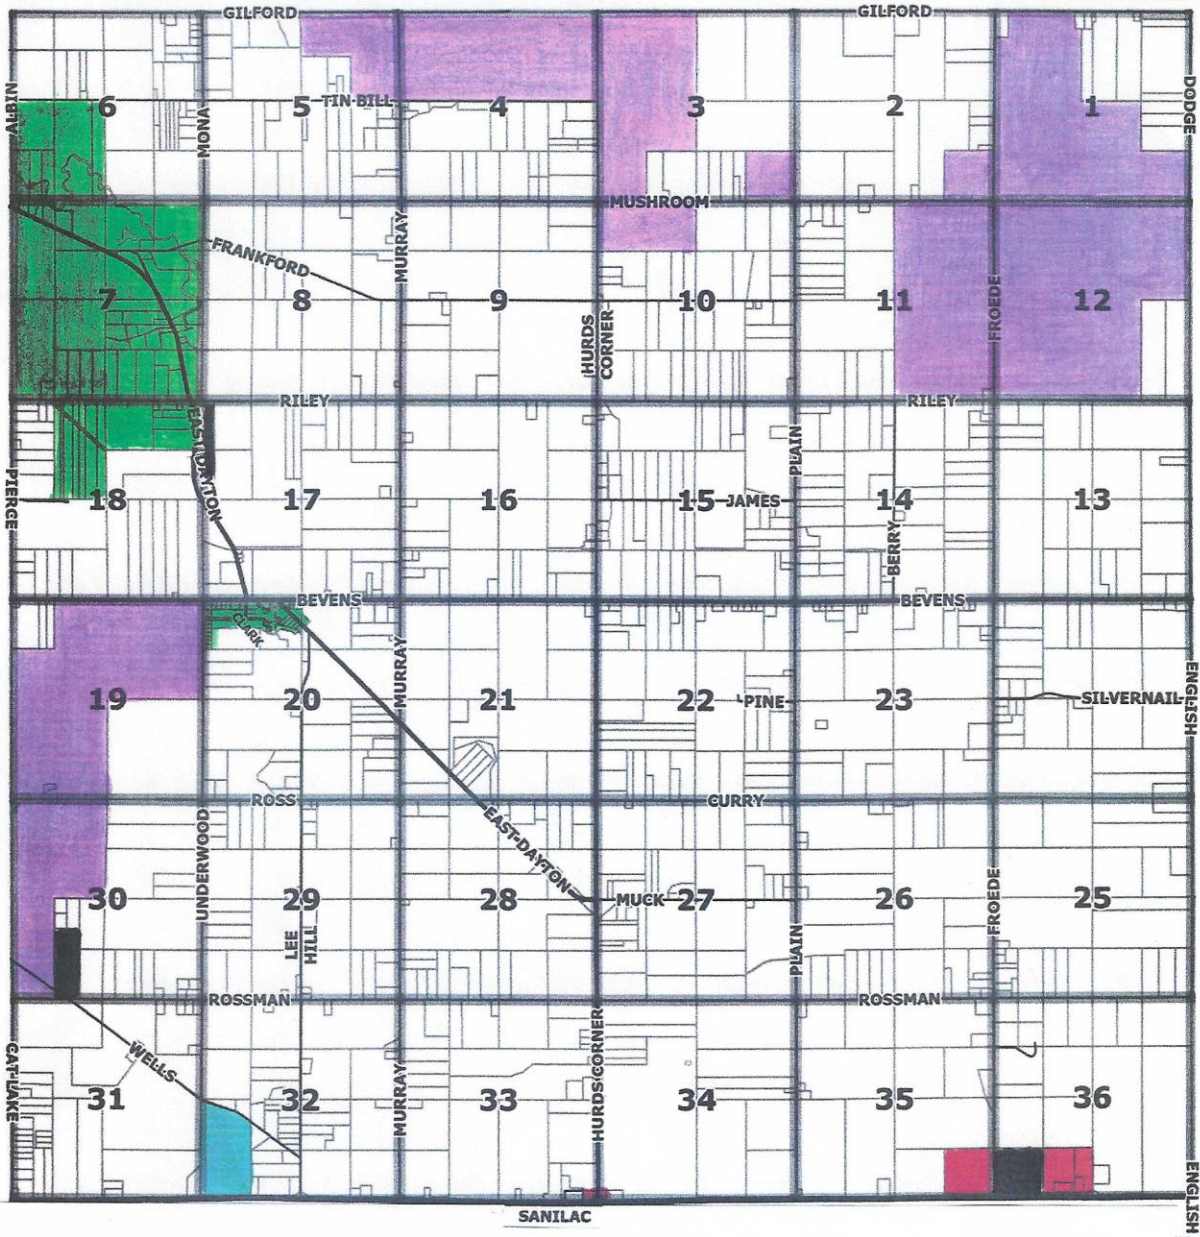

Wells Township Zoning Map

LEGEND

- (AFR)
Agriculture/
Forestry/
Residential

- (MDR)
Medium
Density
Residential

- (MHP)
Manufactured
Home Park

- (C)
Commercial

- (I)
Industrial

- State of MI
Game Area
(Part of AFR)