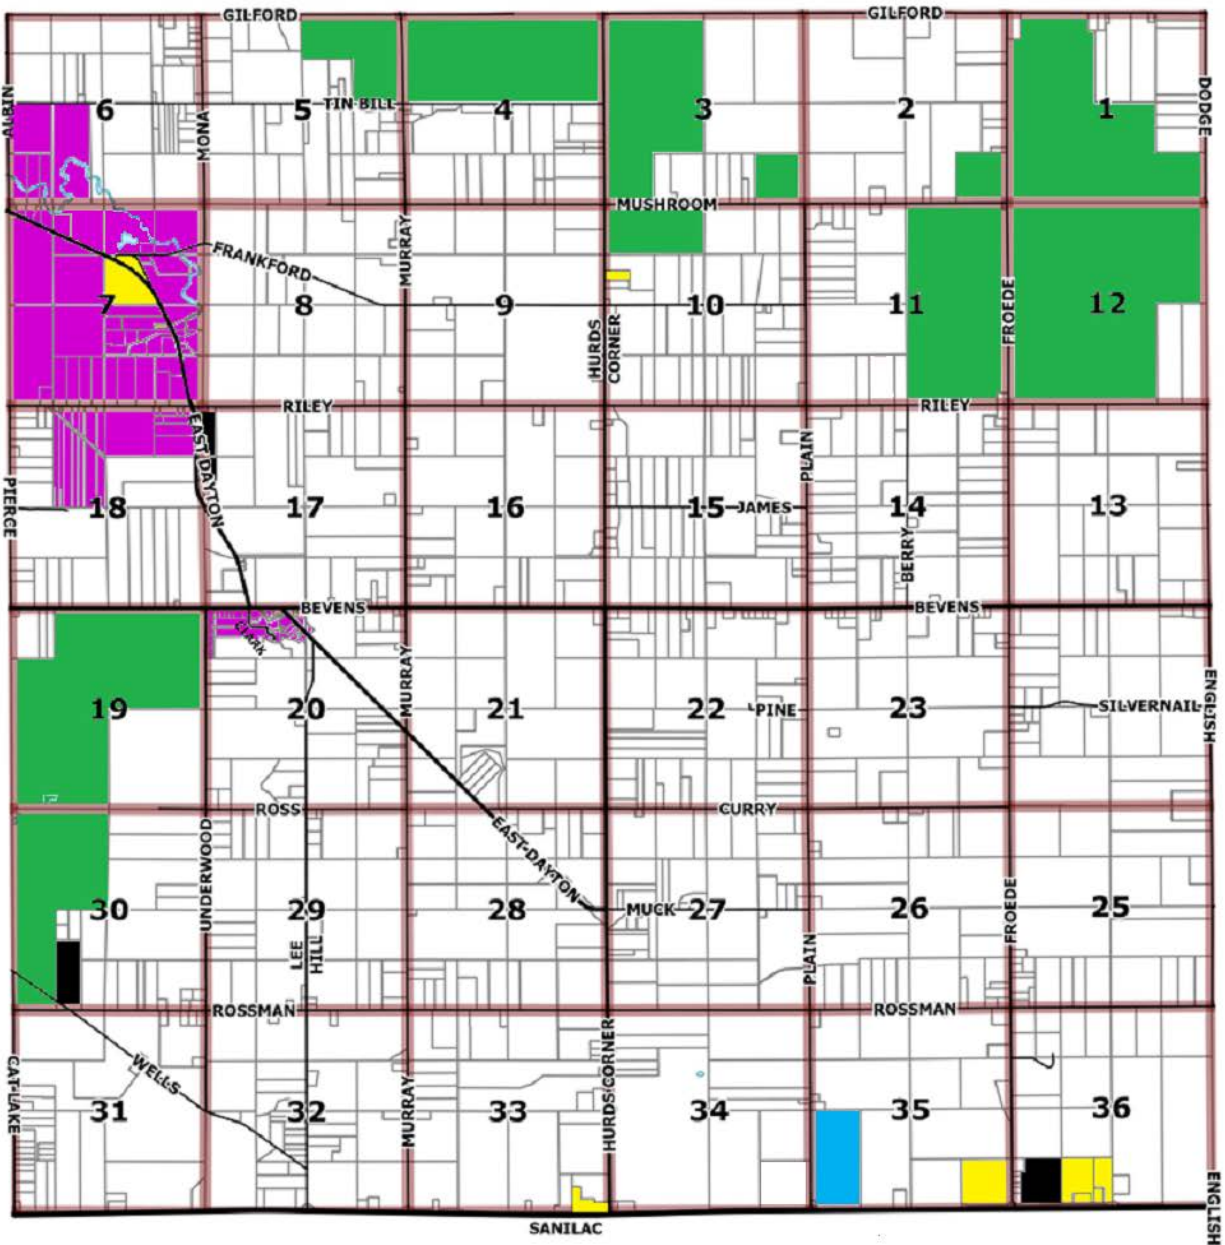

Wells Township Future Land Use Map

LEGEND

(AFR) Agriculture/ Forestry/ Residential	(MDR) Medium Density Residential	(MHP) Manufactured Home Park	(C) Commercial	(I) Industrial	State of MI Game Area (Part of AFR)
